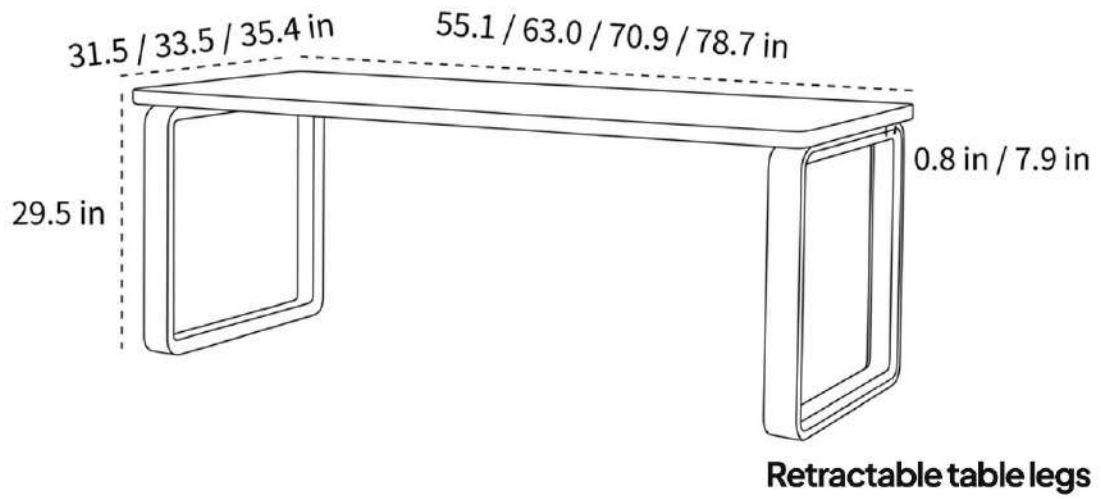

AUREN DINING TABLE

A thick-top rounded rectangle dining table in solid black walnut, combining mid-century warmth with a cleaner architectural leg profile.

Colors: [Natural Walnut]

SPECIFICATIONS:

| | |
|-----------------------|--------------------------------------|
| Overall Width | [31.5" / 33.5" / 35.4"] |
| Overall Length | [55.1" / 63.0" / 70.9" / 78.7"] |
| Overall Height | [29.5"] |
| Material | [Solid American Walnut] |

DETAILS:

DIMENSION GUIDE

ALL DIMENSIONS ARE SUBJECT TO A TOLERANCE OF +/- 0.5 IN.