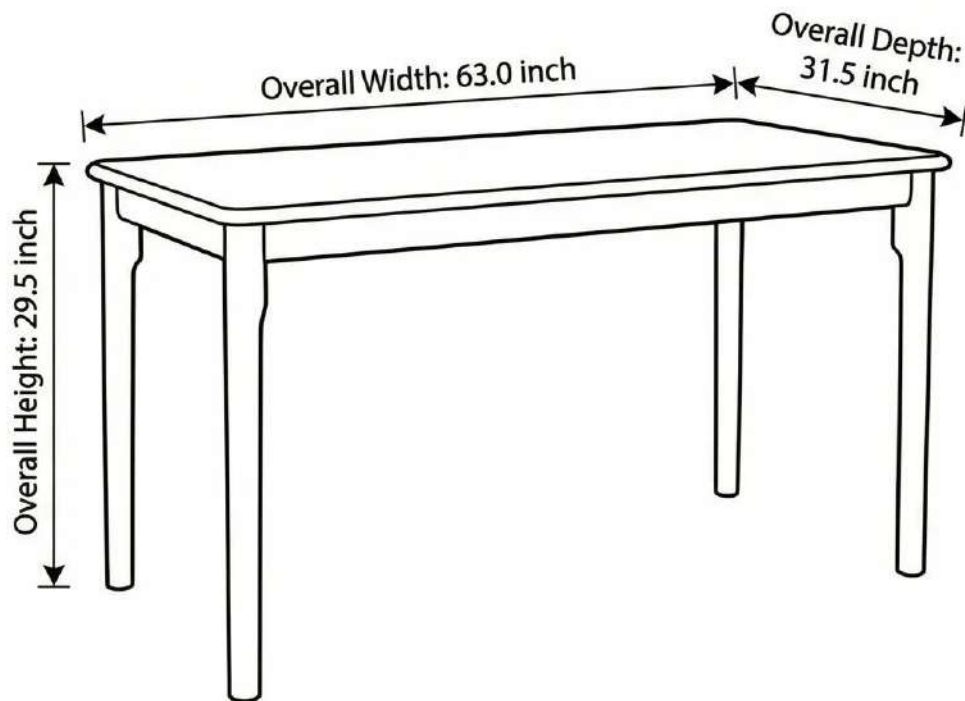

CUMBERLAND DINING TABLE

A 63-inch solid walnut dining table with a clean rectangular silhouette, softened edges, and a warm mid-century modern character for 4-person dining.

Colors: [Natural Walnut]

SPECIFICATIONS:

Overall Width	[63"]
Overall Length	[31.5"]
Overall Height	[29.5"]
Material	[Solid American Walnut]

DETAILS:

DIMENSION GUIDE

ALL DIMENSIONS ARE SUBJECT TO A TOLERANCE OF +/- 0.5 IN.