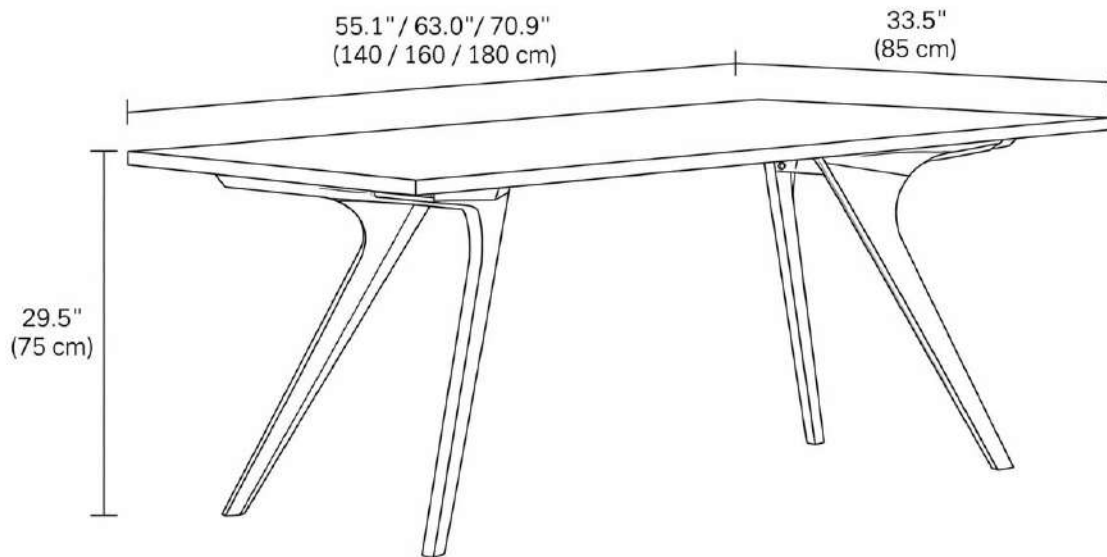

ESTATE DINING TABLE

Estate is a refined walnut dining table with a beveled rectangular top, sculpted leg structure, and a light, architectural mid-century modern profile.

Colors: [Natural Walnut]

SPECIFICATIONS:

Overall Width	[55.1 / 63.0 / 70.9 in]
Overall Length	[33.5 in]
Overall Height	[29.5 in]
Material	[American Black Walnut]

DETAILS:

DIMENSION GUIDE

ALL DIMENSIONS ARE SUBJECT TO A TOLERANCE OF +/- 0.5 IN.