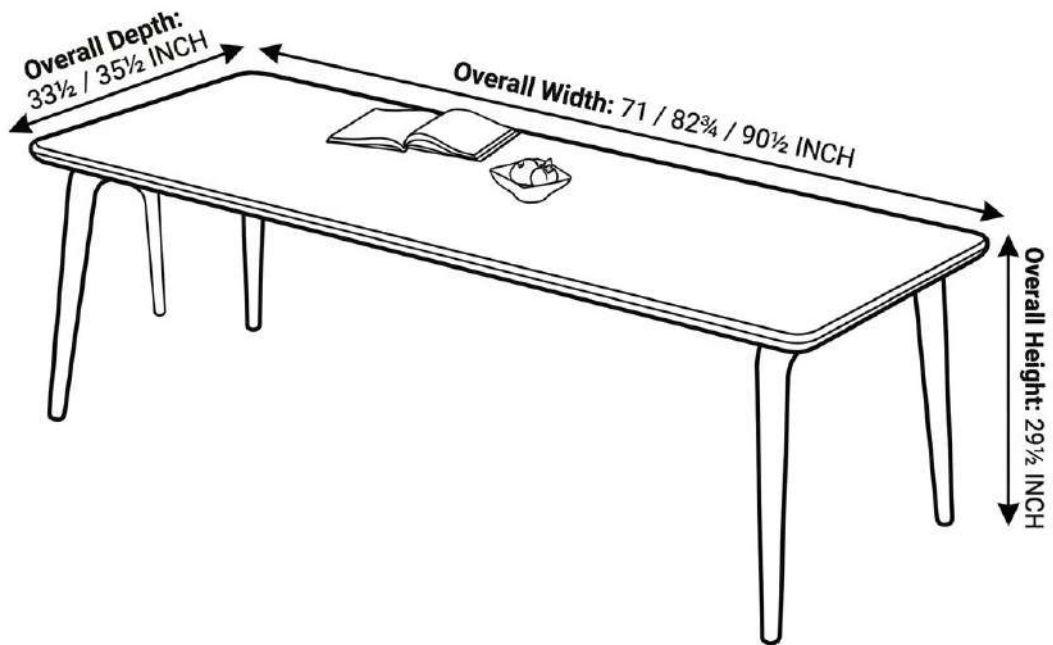

Colors: [Natural Walnut]

SPECIFICATIONS:

Overall Width	[33.5" / 35.5"]
Overall Length	[00.0 in]
Overall Height	[29.5"]
Seat Height	[71" / 82.75" / 90.5"]
Material	[Solid American Walnut]

DETAILS:

DIMENSION GUIDE

ALL DIMENSIONS ARE SUBJECT TO A TOLERANCE OF +/- 0.5 IN.