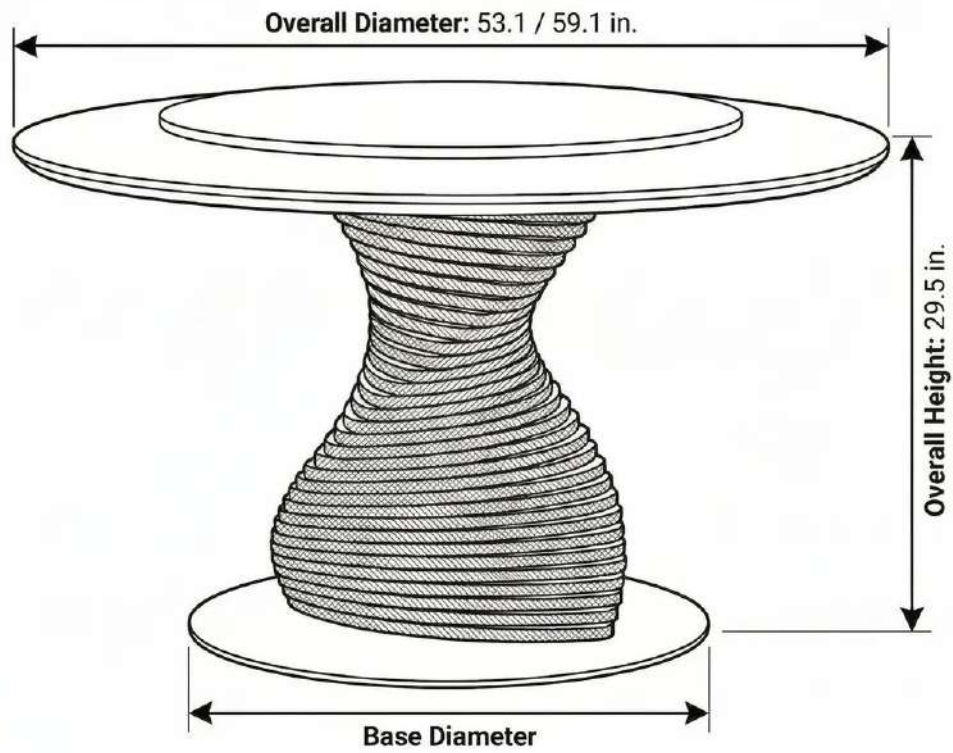

HELIOS ROUND DINING TABLE

A quiet statement in motion, Helios balances a generous circular top with a sculpted spiral pedestal. The form feels grounded yet light, keeping circulation easy, seating flexible, and the natural depth of solid American walnut at the center of the room.

Colors: [Natural Walnut]

SPECIFICATIONS:

Overall Width	[53.1" / 59.1"]
Overall Height	[29.5" H]
Material	[Solid American Walnut]

DETAILS:

DIMENSION GUIDE

ALL DIMENSIONS ARE SUBJECT TO A TOLERANCE OF +/- 0.5 IN.