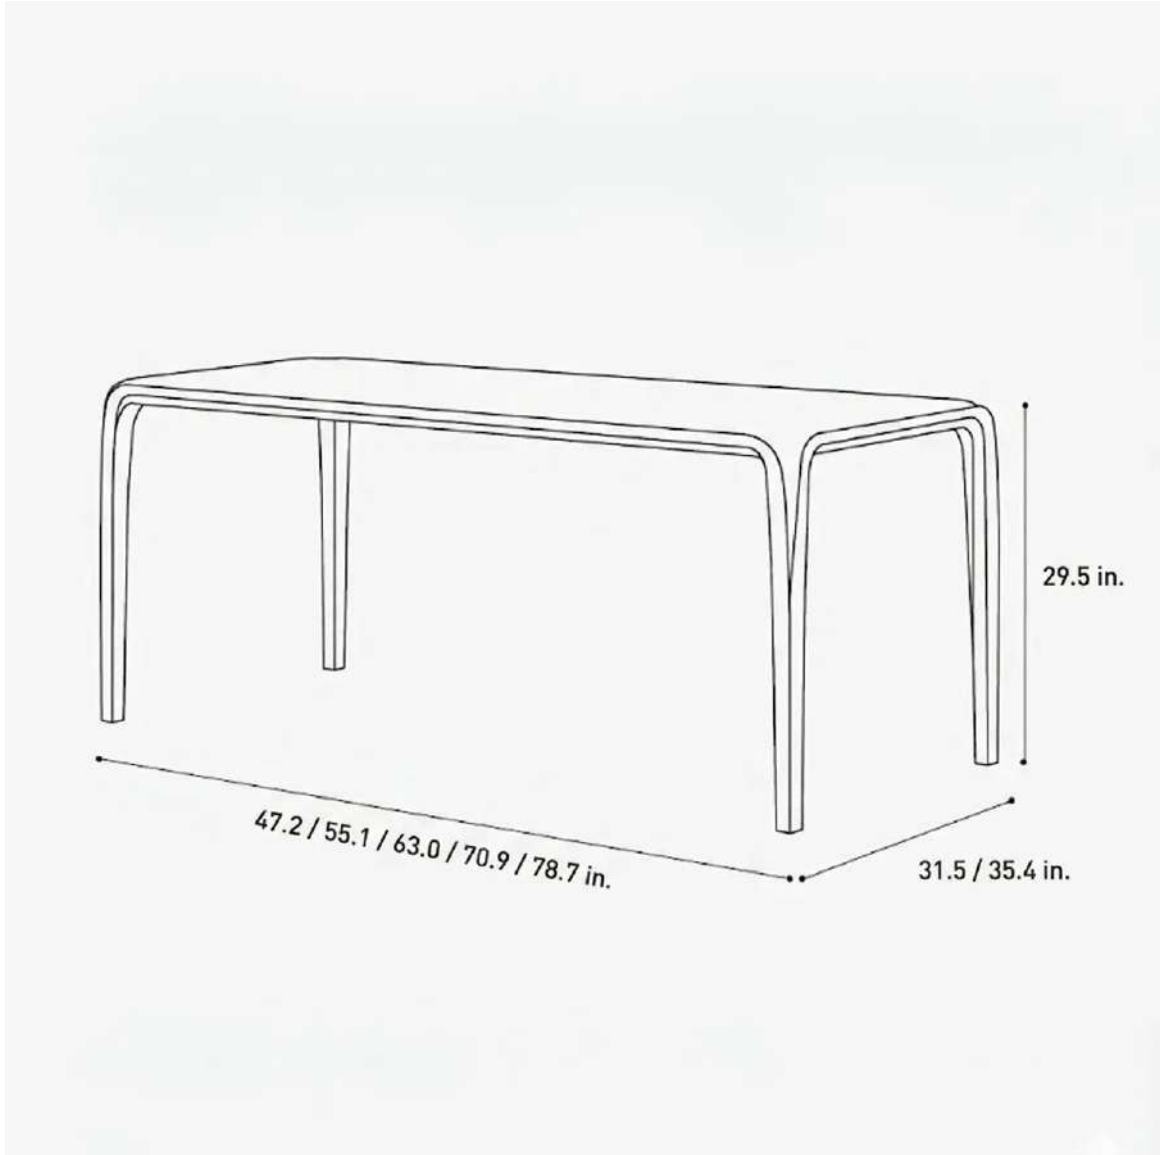

## HERITAGE DINING TABLE

A sculpted solid walnut rectangular dining table with mid-century restraint, softened corner geometry, and a zero-VOC hand-finished surface.

Colors: [ Natural Rich Chocolate/Brown ]

### SPECIFICATIONS:

Overall Width	[ 31.5 / 35.4" ]
Overall Length	[ 47.2 / 55.1 / 63.0 / 70.9 / 78.7" ]
Overall Height	[ 29.5" ]
Material	[ FAS Grade Black Walnut ]

## DIMENSION GUIDE

ALL DIMENSIONS ARE SUBJECT TO A TOLERANCE OF +/- 0.5 IN.