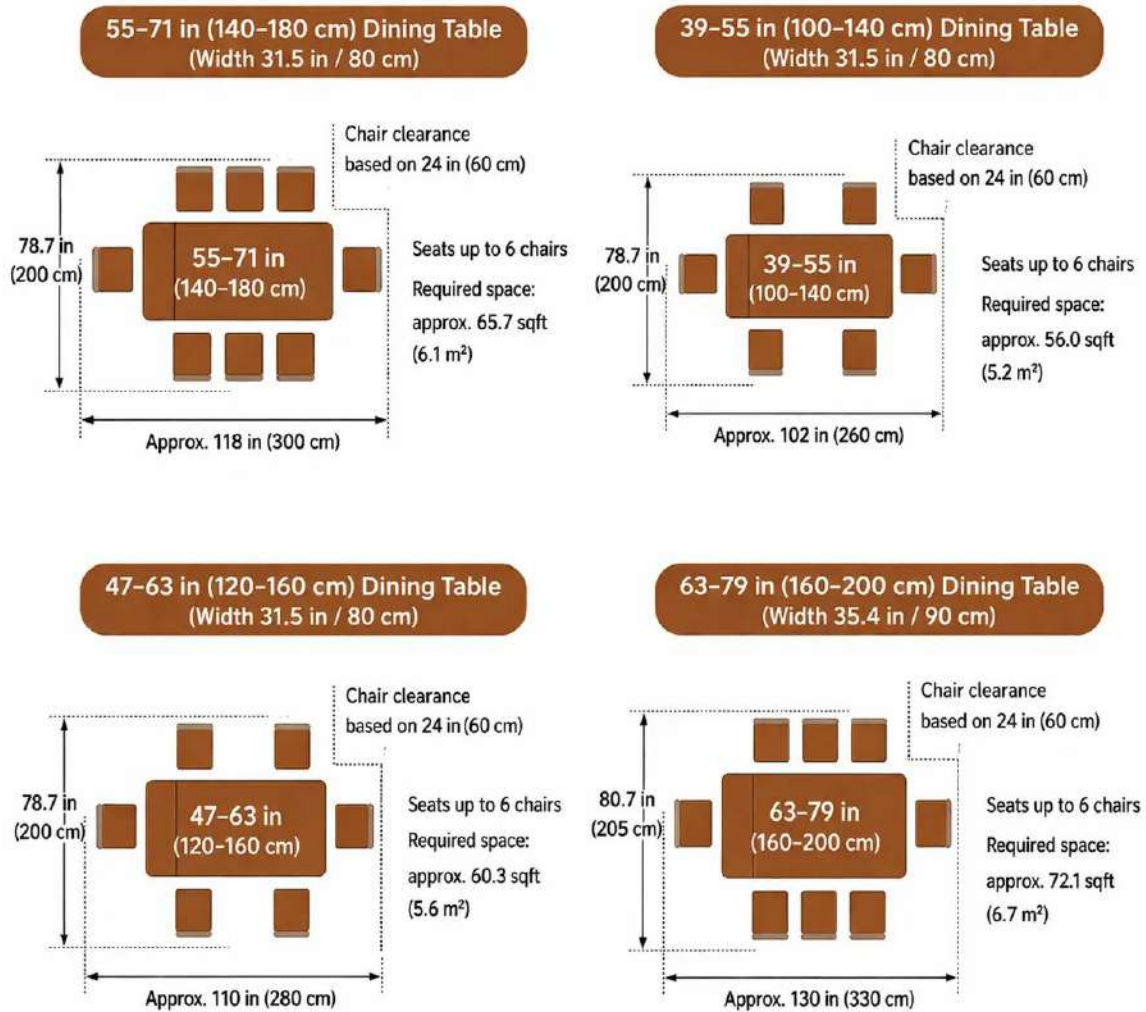

HERITAGE EXTENDABLE DINING TABLE

A rectangular extendable dining table in solid American walnut with tapered legs, softened edges, and a calm mid-century modern presence.

Colors: [Natural Walnut]

SPECIFICATIONS:

Overall Width	[31.5 in]
Overall Length	[39–79 in]
Overall Height	[29.5 in]
Material	[Solid American Walnut]

DETAILS:

DIMENSION GUIDE

ALL DIMENSIONS ARE SUBJECT TO A TOLERANCE OF +/- 0.5 IN.