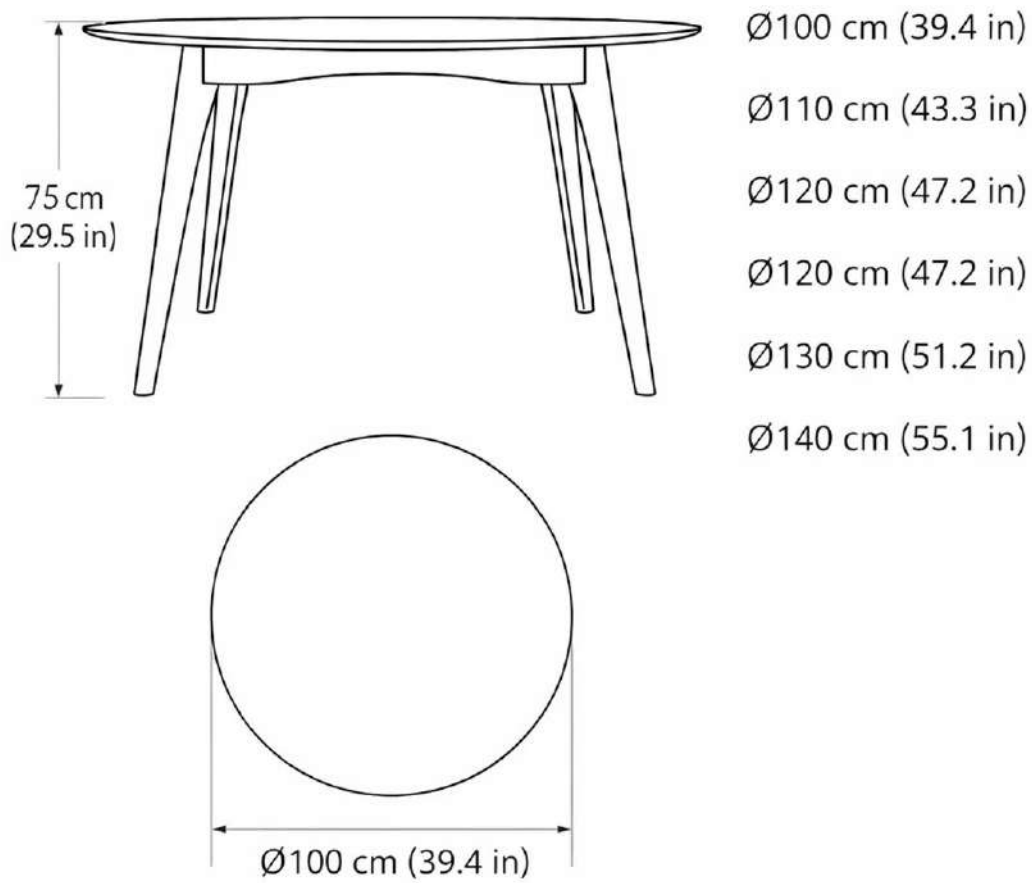

Overall Height

Material

DETAILS:

[39.4 / 43.3 / 47.2 / 51.2 /
55.1 in]

[29.5 in]

[American Black Walnut]

DIMENSION GUIDE

ALL DIMENSIONS ARE SUBJECT TO A TOLERANCE OF +/- 0.5 IN.