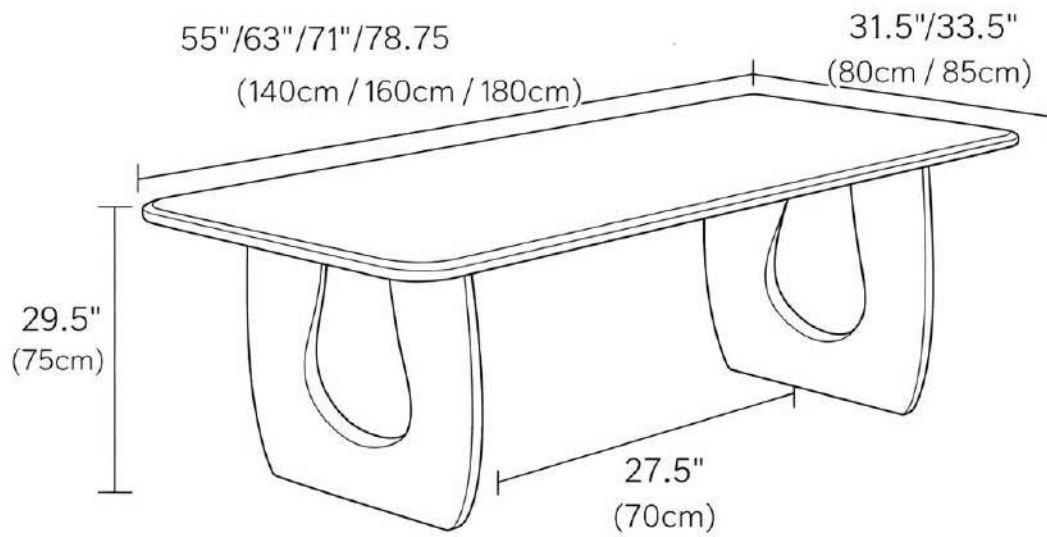

MARLOW DINING TABLE

A sculptural walnut dining table with a softened rectangular top and double pedestal base, designed to bring warmth, stability, and quiet character to the room.

Colors: [Natural Walnut]

SPECIFICATIONS:

Overall Width	[31.5 / 33.5 in]
Overall Length	[55 / 63 / 71 / 79 in]
Overall Height	[29.5 in]
Material	[American Black Walnut]

DETAILS:

DIMENSION GUIDE

ALL DIMENSIONS ARE SUBJECT TO A TOLERANCE OF +/- 0.5 IN.