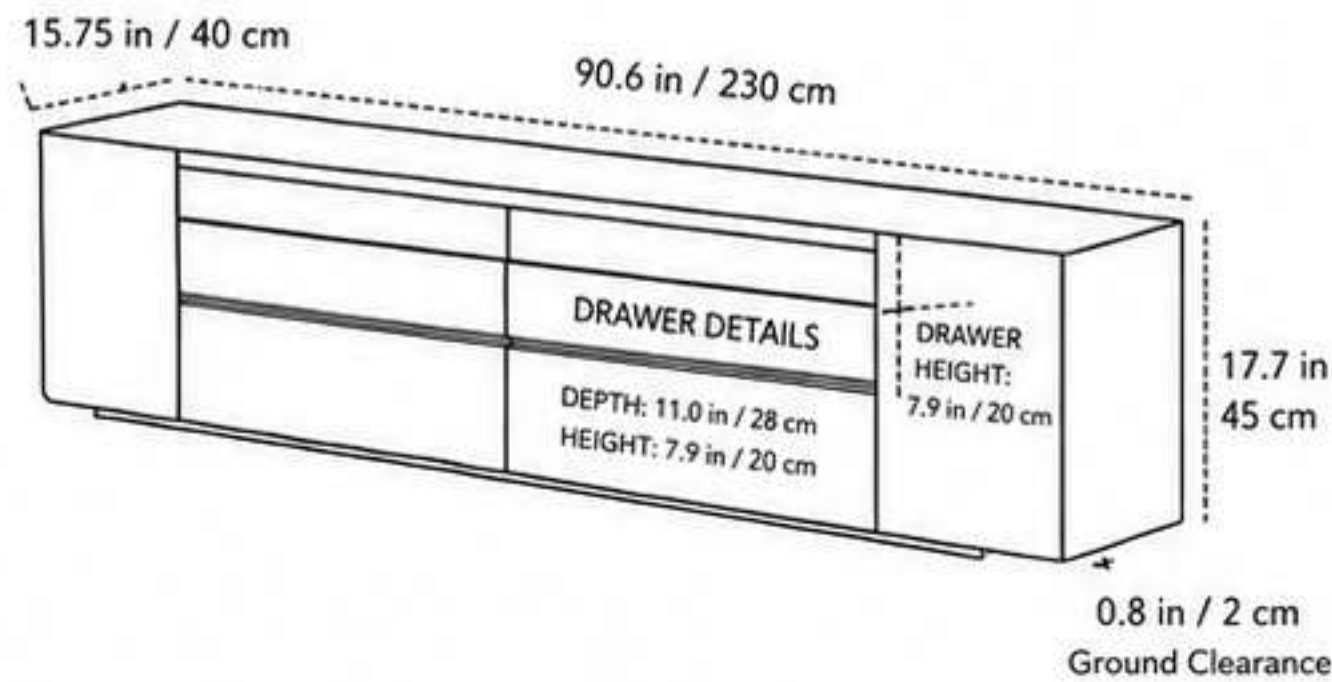

DIMENSIONS

Dimension	W (Width)	D (Depth)	H (Height)
Overall	70.9 in / 180 cm	15.75 in / 40 cm	17.7 in / 45 cm

Drawer Depth: 11.0 in / 28 cm • Drawer Height: 7.9 in / 20 cm
Ground Clearance: 0.8 in / 2 cm recessed plinth base

DIMENSIONS

Dimension	W (Width)	D (Depth)	H (Height)
Overall	82.7 in / 210 cm	15.75 in / 40 cm	17.7 in / 45 cm

Drawer Depth: 11.0 in / 28 cm • Drawer Height: 7.9 in / 20 cm
Ground Clearance: 0.8 in / 2 cm recessed plinth base

Handcrafted & Built to Last

Fully assembled, made to order, and finished by hand for lasting quality and performance.

The Pebble Media Console

Cut Sheet — 91 in (230 cm)

A low-profile, organic modern media console handcrafted from solid American black walnut. Large-radius rounded corners, a recessed plinth base, generous enclosed storage, and integrated rear cable cutouts make it a warm, sculptural anchor for living rooms and media spaces.

DIMENSIONS

Dimension	W (Width)	D (Depth)	H (Height)
Overall	90.6 in / 230 cm	15.75 in / 40 cm	17.7 in / 45 cm

Drawer Depth: 11.0 in / 28 cm • Drawer Height: 7.9 in / 20 cm
Ground Clearance: 0.8 in / 2 cm recessed plinth base