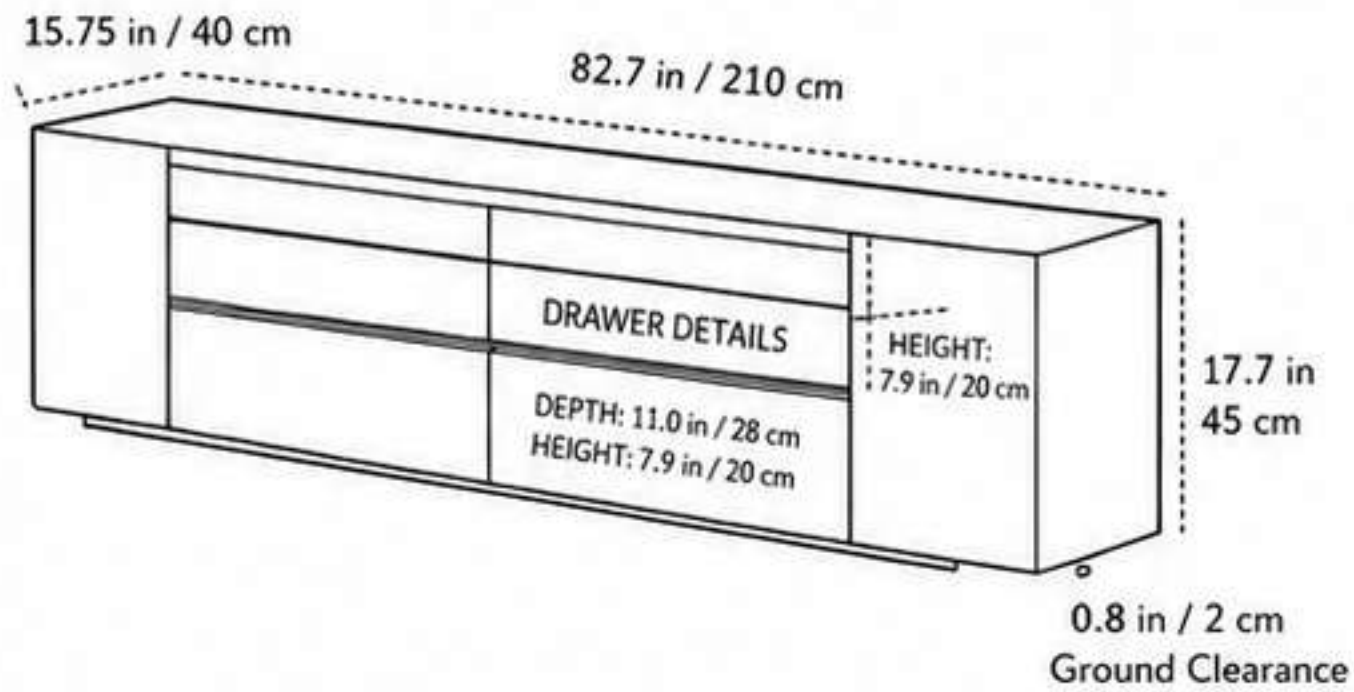

DIMENSIONS

Dimension	W (Width)	D (Depth)	H (Height)
Overall	70.9 in / 180 cm	15.75 in / 40 cm	17.7 in / 45 cm

Drawer Depth: 11.0 in / 28 cm • Drawer Height: 7.9 in / 20 cm
Ground Clearance: 0.8 in / 2 cm recessed plinth base

SPECIFICATIONS

Product Type	Media console / TV stand
Collection	Pebble Series by Walnutry
Size (This Sheet)	83 in (210 cm)
Overall Dimensions	W 82.7 in (210 cm) × D 15.75 in (40 cm) × H 17.7 in (45 cm)
Material	100% solid American black walnut (FAS grade)
Construction	Solid wood joinery; no veneers, MDF, or particle board
Finish	Premium matte hardwax oil, zero VOC, food safe
Style	Organic Modern, Mid-Century, Japandi, Minimalist
Storage	Four central drawers and two side cabinets
Cable Management	Integrated rear cutouts
Assembly	Fully assembled, white-glove delivery recommended
Weight Capacity	300+ lb; supports TVs up to 100 in
Production Time	6–10 weeks
Warranty	Limited lifetime structural craftsmanship warranty
Care	Dust with a soft dry cloth; wipe spills promptly; avoid direct sun and HVAC vents; refresh with hardwax oil as needed

DIMENSIONS

Dimension	W (Width)	D (Depth)	H (Height)
Overall	82.7 in / 210 cm	15.75 in / 40 cm	17.7 in / 45 cm

Drawer Depth: 11.0 in / 28 cm • Drawer Height: 7.9 in / 20 cm
Ground Clearance: 0.8 in / 2 cm recessed plinth base

DIMENSIONS

Dimension	W (Width)	D (Depth)	H (Height)
Overall	90.6 in / 230 cm	15.75 in / 40 cm	17.7 in / 45 cm

Drawer Depth: 11.0 in / 28 cm • Drawer Height: 7.9 in / 20 cm
Ground Clearance: 0.8 in / 2 cm recessed plinth base