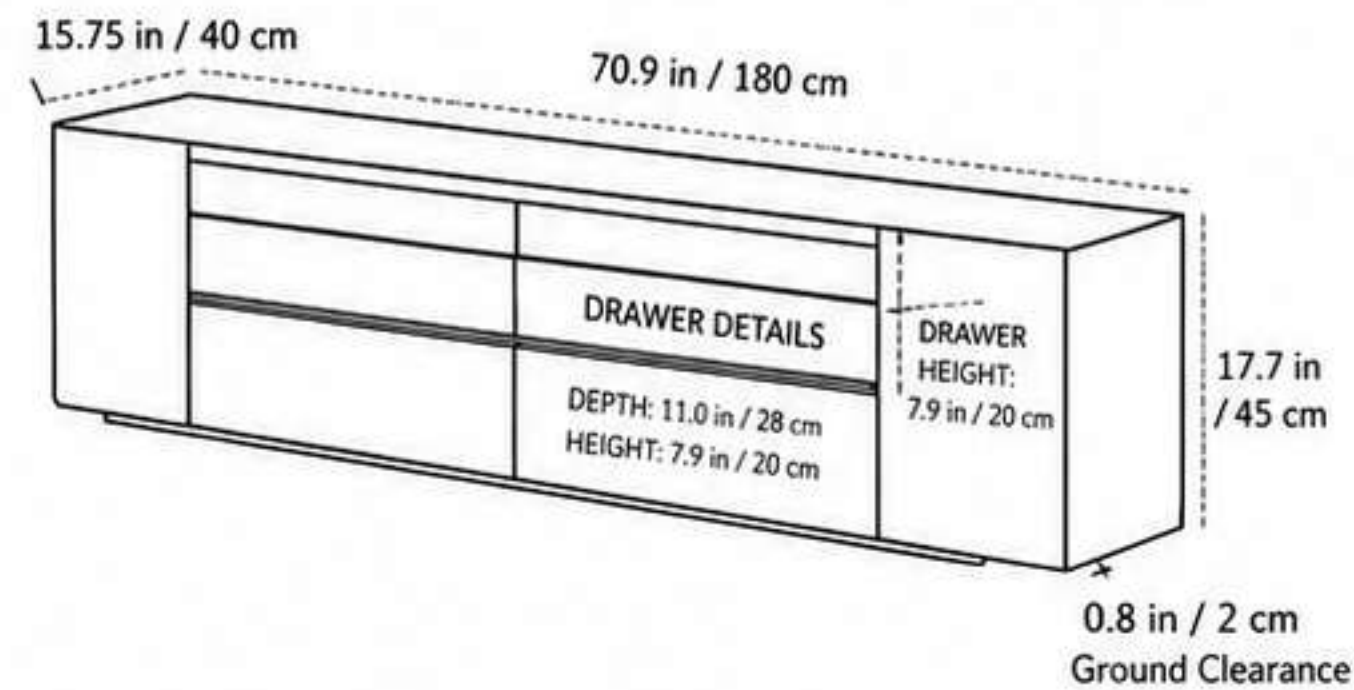

SPECIFICATIONS

Product Type	Media console / TV stand
Collection	Pebble Series by Walnutry
Size (This Sheet)	71 in (180 cm)
Overall Dimensions	W 70.9 in (180 cm) × D 15.75 in (40 cm) × H 17.7 in (45 cm)
Material	100% solid American black walnut (FAS grade)
Construction	Solid wood joinery; no veneers, MDF, or particle board
Finish	Premium matte hardwax oil, zero VOC, food safe
Style	Organic Modern, Mid-Century, Japandi, Minimalist
Storage	Four central drawers and two side cabinets
Cable Management	Integrated rear cutouts
Assembly	Fully assembled; white-glove delivery recommended
Weight Capacity	300+ lb; supports TVs up to 100 in
Production Time	6–10 weeks
Warranty	Limited lifetime structural craftsmanship warranty
Care	Dust with a soft dry cloth; wipe spills promptly; avoid direct sun and HVAC vents; refresh with hardwax oil as needed

DIMENSIONS

Dimension	W (Width)	D (Depth)	H (Height)
Overall	70.9 in / 180 cm	15.75 in / 40 cm	17.7 in / 45 cm

Drawer Depth: 11.0 in / 28 cm • Drawer Height: 7.9 in / 20 cm
Ground Clearance: 0.8 in / 2 cm recessed plinth base

DIMENSIONS

Dimension	W (Width)	D (Depth)	H (Height)
Overall	82.7 in / 210 cm	15.75 in / 40 cm	17.7 in / 45 cm

Drawer Depth: 11.0 in / 28 cm • Drawer Height: 7.9 in / 20 cm
Ground Clearance: 0.8 in / 2 cm recessed plinth base

DIMENSIONS

Dimension	W (Width)	D (Depth)	H (Height)
Overall	90.6 in / 230 cm	15.75 in / 40 cm	17.7 in / 45 cm

Drawer Depth: 11.0 in / 28 cm • Drawer Height: 7.9 in / 20 cm
Ground Clearance: 0.8 in / 2 cm recessed plinth base