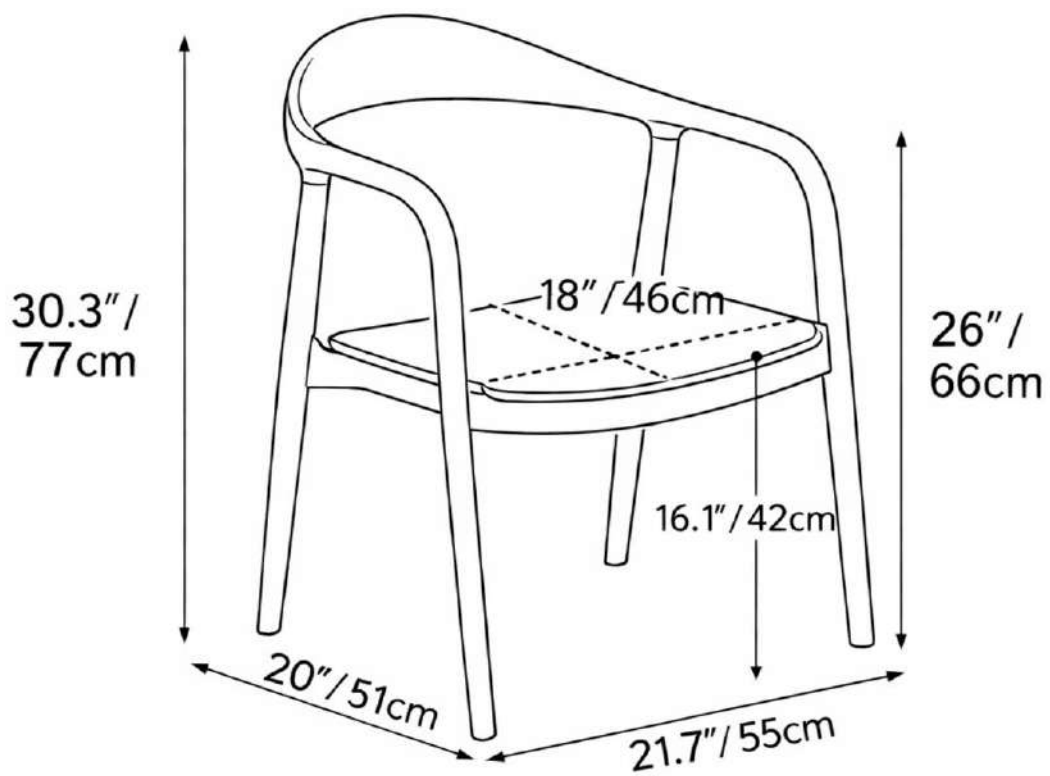

Colors: [Natural Walnut]

SPECIFICATIONS:

Overall Width	[21.7 in]
Overall Depth	[20.0 in]
Overall Height	[30.3 in]
Seat Height	[18" in]
Material	[American Black Walnut]

DETAILS:

DIMENSION GUIDE

ALL DIMENSIONS ARE SUBJECT TO A TOLERANCE OF +/- 0.5 IN.