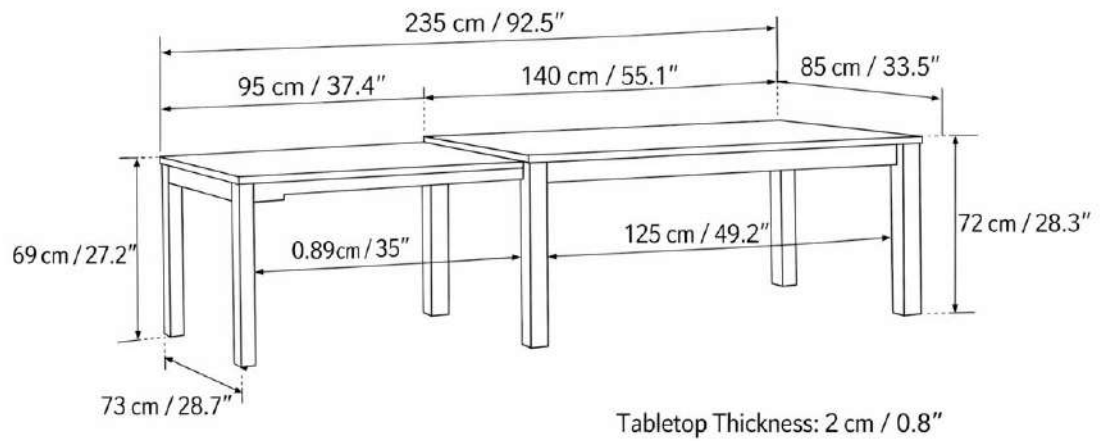

Colors: [Natural Walnut]

SPECIFICATIONS:

Overall Width	[28.7 in]
Overall Length	[55 - 93 in]
Overall Height	[28.3 in]
Material	[American Black Walnut]

DETAILS:

DIMENSION GUIDE

ALL DIMENSIONS ARE SUBJECT TO A TOLERANCE OF +/- 0.5 IN.