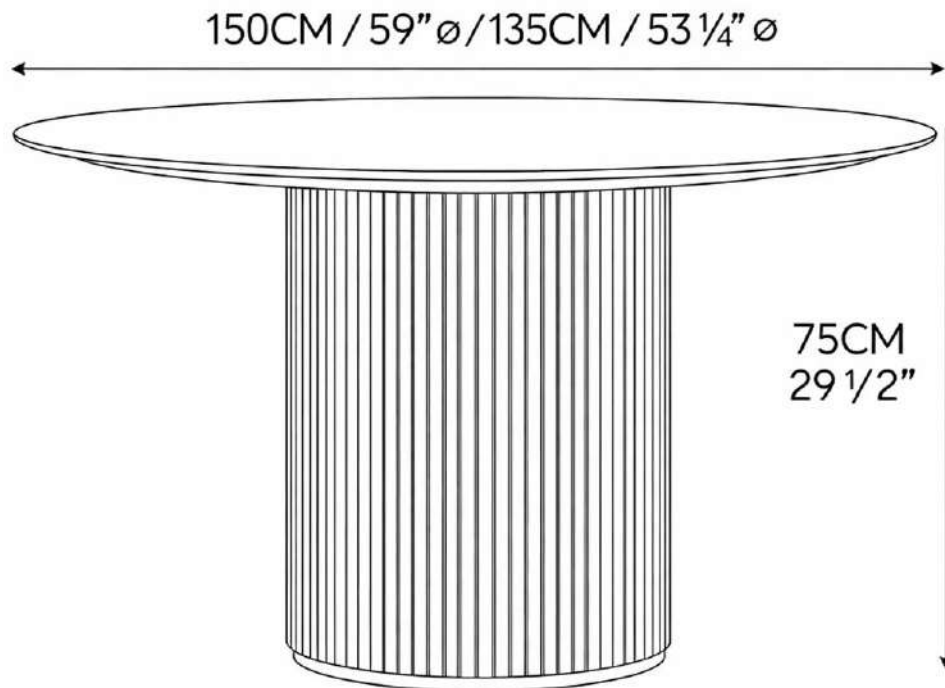

CUMBERLAND ROUND PEDESTAL TABLE

A quiet architectural form in solid walnut, grounded by a fluted pillar base and softened by a broad circular top. Designed to feel warm, centered, and composed in daily use.

Colors: [Natural Walnut]

SPECIFICATIONS:

Overall Dia

Overall Height

Material

DETAILS:

[53 / 59 in]

[30 in]

[American Black Walnut]

DIMENSION GUIDE

ALL DIMENSIONS ARE SUBJECT TO A TOLERANCE OF +/- 0.5 IN.