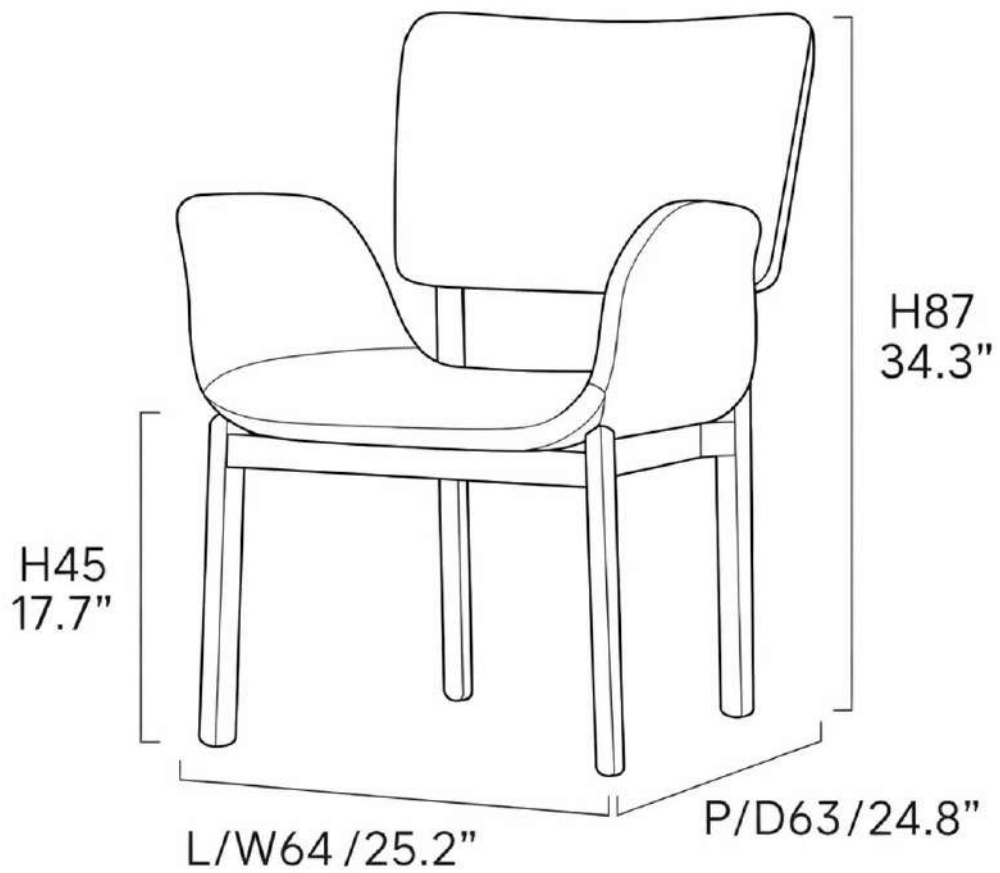

## ELIO DINING ARM CHAIR

A sculpted upholstered dining arm chair in solid black walnut, designed for a lighter visual footprint and a more relaxed, supportive sit.

**SPECIFICATIONS:**

<b>Overall Width</b>	[ 25.2 in ]
<b>Overall Depth</b>	[ 24.8 in ]
<b>Overall Height</b>	[ 34.3 in ]
<b>Seat Height</b>	[ 17.7 in ]
<b>Material</b>	[ American Black Walnut ]

## DIMENSION GUIDE

ALL DIMENSIONS ARE SUBJECT TO A TOLERANCE OF +/- 0.5 IN.