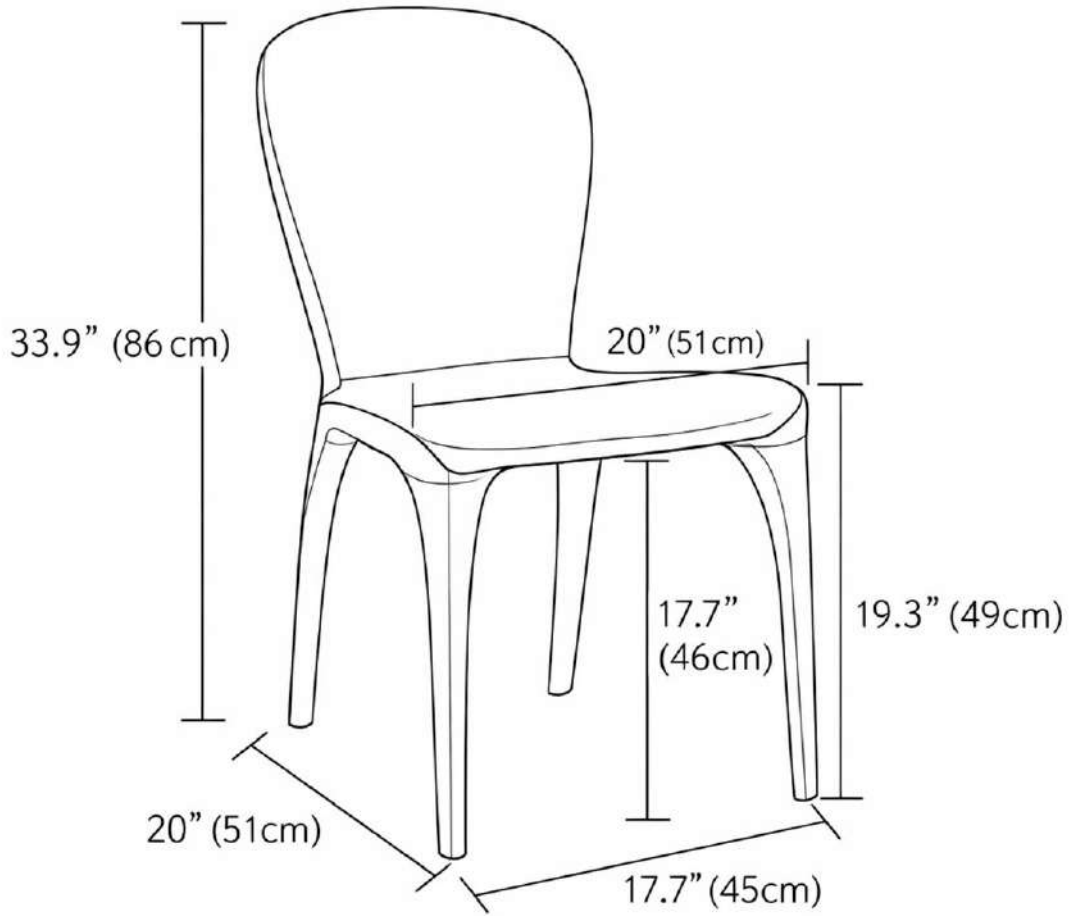

MARLOWE DINING CHAIR

A quiet study in curve, proportion, and material honesty. Marlowe brings the warmth of solid walnut into a refined, shell-like silhouette that feels sculptural up close and effortlessly composed around the table.

Colors: [Natural Walnut]

SPECIFICATIONS:

Overall Width	[17.7 in]
Overall Depth	[20.0 in]
Overall Height	[33.9 in]
Seat Height	[19.3 in]
Material	[American Black Walnut]

DETAILS:

DIMENSION GUIDE

ALL DIMENSIONS ARE SUBJECT TO A TOLERANCE OF +/- 0.5 IN.