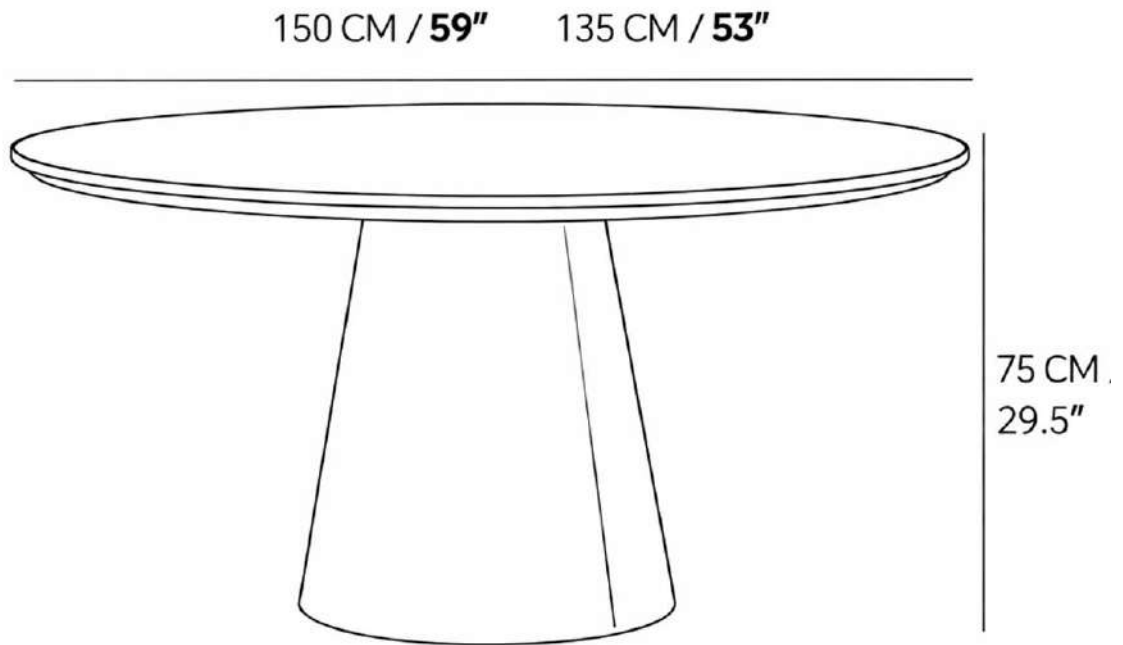

ROWAN ROUND DINING TABLE

A calm, architectural table shaped by proportion rather than ornament—broad, grounded, and quietly warm, with a circular top and tapered pedestal that feel both mid-century and unmistakably current.

Colors: [Natural Walnut]

SPECIFICATIONS:

Overall Dia	[53 /59 in]
Overall Height	[29.5 in]
Material	[American Black Walnut]

DETAILS:

DIMENSION GUIDE

ALL DIMENSIONS ARE SUBJECT TO A TOLERANCE OF +/- 0.5 IN.