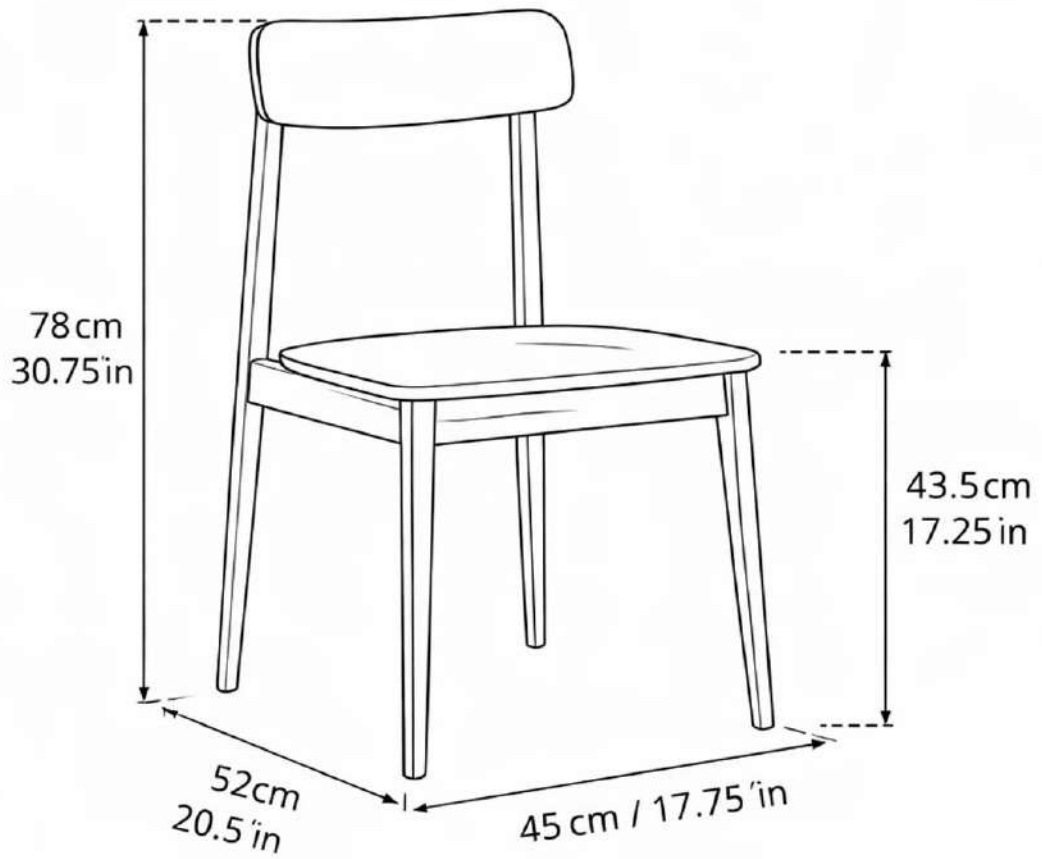

Colors: [Natural Walnut]

SPECIFICATIONS:

Overall Width	[17.75 in]
Overall Depth	[20.5 in]
Overall Height	[30.75 in]
Seat Height	[18" in]
Material	[American Black Walnut]

DETAILS:

DIMENSION GUIDE

ALL DIMENSIONS ARE SUBJECT TO A TOLERANCE OF +/- 0.5 IN.