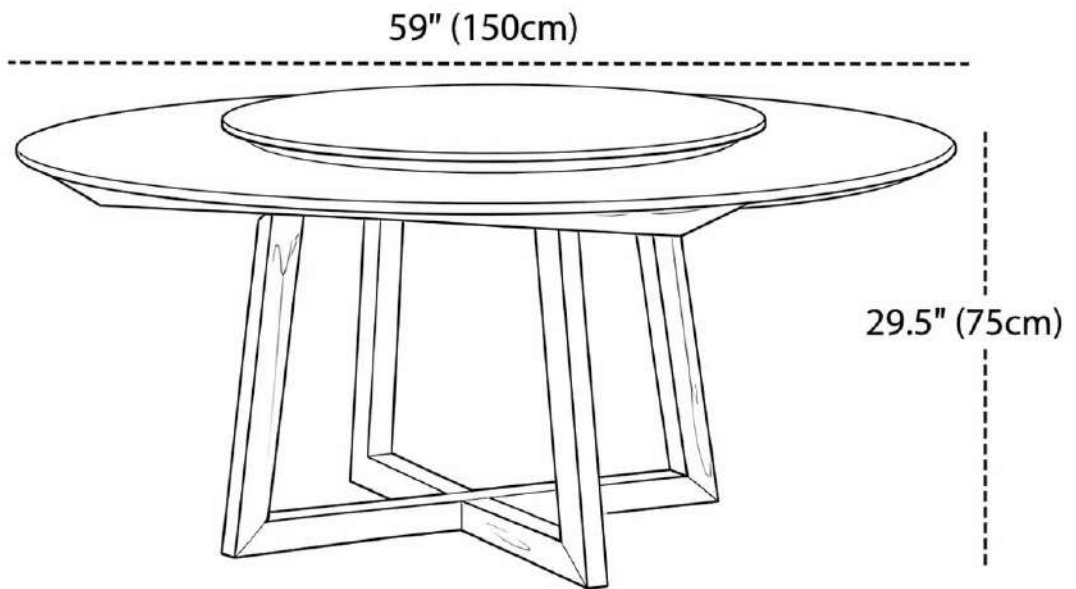

## SOREN ROUND DINING TABLE

A quiet study in balance: a generous round top, a grounded trestle base, and the warmth of walnut brought into lighter, calmer proportion.

Colors: [ Natural Walnut ]

### SPECIFICATIONS:

<b>Overall Dia</b>	[ 60 in ]
<b>Overall Height</b>	[ 29.5 in ]
<b>Material</b>	[ American Black Walnut ]

## DIMENSION GUIDE

ALL DIMENSIONS ARE SUBJECT TO A TOLERANCE OF +/- 0.5 IN.